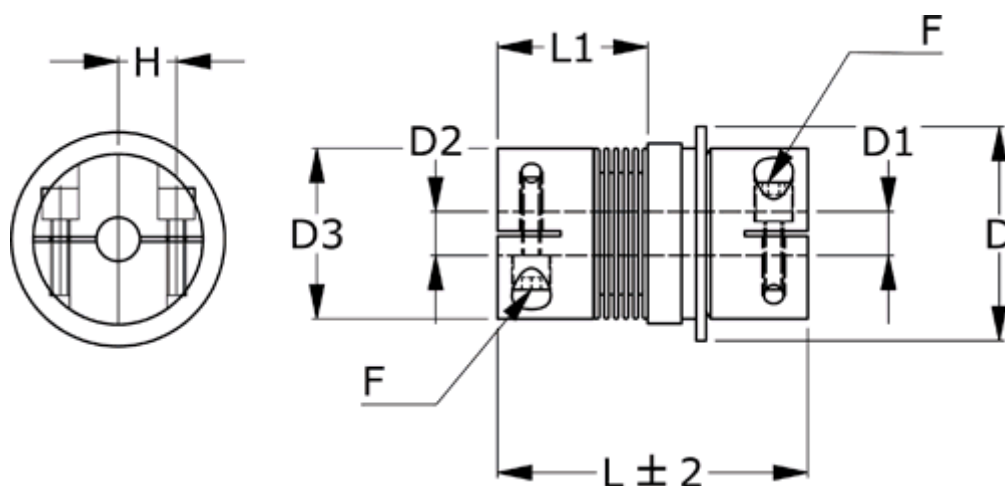

Article number: 335011501131925D1

Description: Safety coupling BKK 150 multiposition
Length 113 mm, bore 19/25 mm, TKn max 130 NM

Measures

D = 94
D1 = 25
D2 = 19
D3 = 82.0
F = M10
H = 28.0
L = 113
L1 = 57.5

Nom. torque NM (TKn) = 130NM overload torque range 1
Position engagement = C = Synchronous
s = 2.0